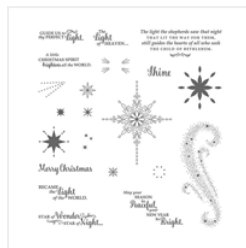

[Star Of Light Photopolymer Stamp Set - 142110](#)

Price: $26.00