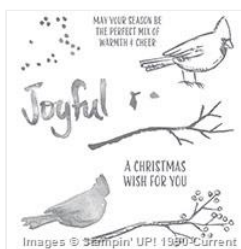

# Supply List

Sherry Cox  
5157201833

[CoxSL70@aol.com](mailto:CoxSL70@aol.com)

[www.sherrycox.stampinup.net](http://www.sherrycox.stampinup.net)

Images © Stampin' UP! 1990-Current

[Big Shot - 113439](#)

Price: \$110.00

Images © Stampin' UP! 1990-Current

[Circles Collection  
Framelits Dies -  
130911](#)

Price: \$27.00

Images © Stampin' UP! 1990-Current

[Joyful Season  
Photopolymer  
Stamp Set -  
139770](#)

Price: \$21.00