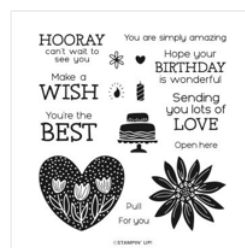

[Heartfelt Hexagon Punch - 162888](#)

Price: \$25.00

[Early Espresso Classic Stampin' Pad - 147114](#)

Price: \$11.00

[Adhesive-Backed Textured Dots - 163338](#)

Price: \$8.00

[Hooray For Surprises Photopolymer Stamp Set \(English\) - 162851](#)