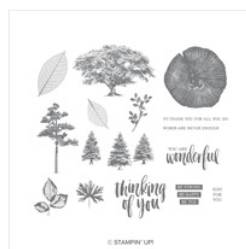

Supply List

Cheryl Hamilton

(808) 283-1643

cheryl@createwithcheryl.me

www.createwithcheryl.me

[Christmastime Is Here Specialty Designer Series Paper - 152154](#)

Price: \$14.50

[Itty Bitty Greetings Clear-Mount Stamp Set - 146667](#)

Price: \$36.00

[Seaside Notions Cling Stamp Set \(En\) - 149278](#)

Price: \$23.00

[Rooted In Nature Clear-Mount Stamp Set - 146482](#)

Price: \$42.00

[Cherry Cobbler 8-1/2" X 11" Cardstock - 119685](#)

Price: \$14.00