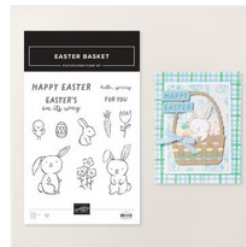

[Easter Basket Photopolymer Stamp Set (English) - 166940](#)

Price: $19.00