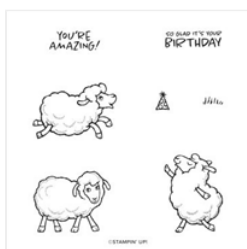

Supply List

Verna Mullen
mackandverna@gmail.com

Counting Sheep
Cling Stamp Set
(English) - 156591

Price: \$0.00

Sheep Dies -
156600

Price: \$0.00

Pattern Party 12" X
12" (30.5 X 30.5
Cm) Host Designer
Series Paper -
155426