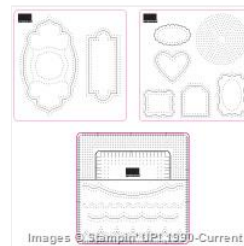

Essentials Paper
Piercing Pack -
126187

Price: € 9,50