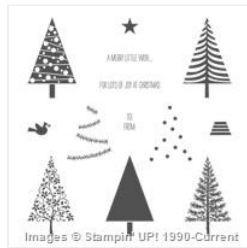

Supply List

Endless Wishes
Photopolymer
Stamp Set -
136829

Price: € 18,95

Festival Of Trees
Photopolymer
Stamp Set -
135059

Price: € 19,00

Good Greetings
Wood-Mount
Stamp Set -
135014

Price: € 44,95

Whisper White A4
Cardstock -
106549