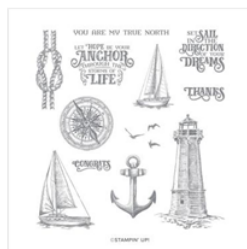

Supply List

Cindy Baughman

808-754-2269

stampedwithaloha@gmail.com

www.stampedwithaloha.com

[Come Sail Away
Designer Series
Paper - 149481](#)

Price: \$11.50

[Sailing Home Cling
Stamp Set \(En\) -
149457](#)

Price: \$24.00

[Whisper White
Narrow Note Cards
& Envelopes -
145583](#)

Price: \$8.00

[Seaside Textured
Impressions
Embossing Folder
- 141481](#)

Price: \$8.50

[Night Of Navy 8-
1/2" X 11"
Cardstock -
100867](#)