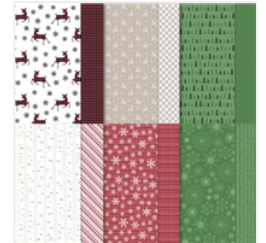

[Peaceful Prints 12"
X 12" (30.5 X 30.5
Cm) Specialty
Designer Series
Paper - 156628](#)

Price: $0.00