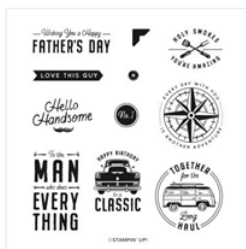

Supply List

Polly Libby
919-357-3781

libbyscraftstudio@gmail.com
<https://libbyscraftstudio.blogspot.com/>

[He's The Man 12" X 12" \(30.5 X 30.5 Cm\) Specialty Designer Series Paper - 159068](#)

Price: \$15.00

[He's All That Bundle \(English\) - 159079](#)

Price: \$45.00

[He's All That Cling Stamp Set \(English\) - 159071](#)

Price: \$22.00

[He's The Man Suite Collection \(English\) - 159083](#)

Price: \$68.00

[All That Dies - 159078](#)