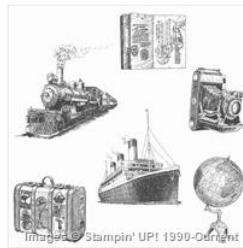

[Back To Black Designer Series Paper - 133700](#)

Price: \$13.50

[Traveler Wood-Mount Stamp Set - 134510](#)

Price: \$36.00

[Traveler Clear-Mount Stamp Set - 134513](#)

Price: \$27.00

[A Dozen Thoughts Wood-Mount Stamp Set - 131056](#)