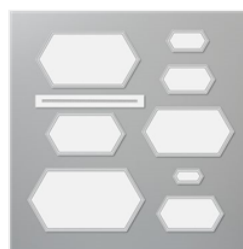

Supply List

Mary Bush

stampwithmarybush@yahoo.com
www.stampinthesand.stampinup.net

[Honey Bee Cling Stamp Set - 151527](#)

Price: \$20.00

[Detailed Bee Dies - 151526](#)

Price: \$26.00

[Honey Bee Bundle - 153792](#)

Price: \$41.25

[Stitched Nested Labels Dies - 149638](#)

Price: \$35.00

[Golden Honey Specialty Designer Series Paper - 152311](#)

Price: \$0.00

[Whisper White 8-1/2" X 11" Thick Cardstock - 140272](#)

Price: \$8.25