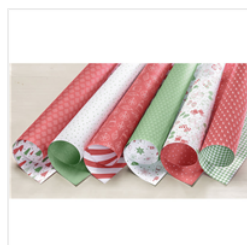

[Be Merry Designer
Series Paper -
144111](#)

Price: $11.00