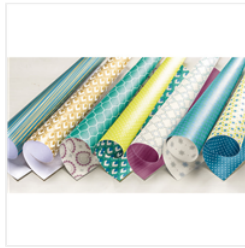

[Eastern Palace
Specialty Designer
Series Paper -
144147](#)

Price: $13.00