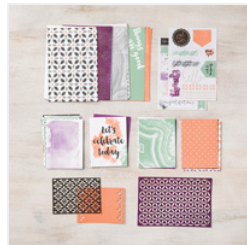

[Petal Promenade 8-1/2" X 11" Cardstock Pack - 146908](#)

Price: \$8.50

[Dandelion Wishes Clear-Mount Stamp Set - 146747](#)

Price: \$20.00

[Tea Room Memories & More Card Pack - 147035](#)

Price: \$10.00

[Delightfully Detailed Memories & More Card Pack - 147038](#)

Price: \$10.00

[Big Plans Memories & More Card Pack - 146863](#)

Price: \$10.00