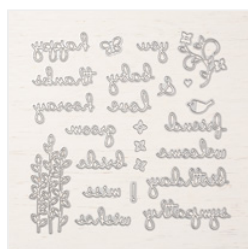

[Well Written Dies - 148534](#)

Price: $40.00