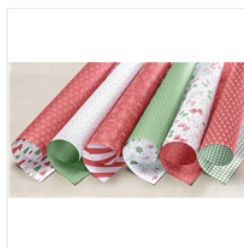

[Be Merry Designer
Series Paper -
144111](#)

Price: $11.00