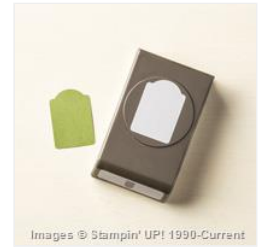

Supply List

Place Order
kchin2@telus.net

[Happy Haunting
Designer Series
Paper - 139584](#)

Price: \$13.75

[Sweet Hauntings
Wood-Mount
Stamp Set -
139702](#)

Price: \$33.00

[Happy Haunting
Designer Washi
Tape - 139608](#)

Price: \$6.25

[Basic Black
Archival Stampin'
Pad - 140931](#)

Price: \$9.25

[Note Tag Punch -
135860](#)

Price: \$22.00