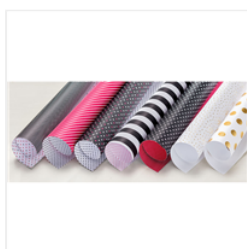

[Pop Of Pink
Specialty Designer
Series Paper -
141648](#)

Price: € 15,75