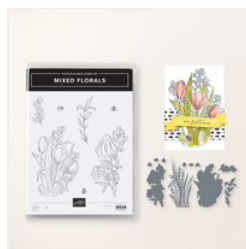

Supply List

Glenda Calkins

616-340-2406

glenda@thestampcamp.com

<https://stamp.ink/shop>

[Mixed Media Florals 12" X 12" \(30.5 X 30.5 Cm\) Designer Series Paper - 164638](#)

Price: \$12.50

[Mixed Labels Bundle \(English\) - 164653](#)

Price: \$39.50

[Mixed Florals Bundle - 164642](#)

Price: \$56.50

[Tuxedo Black Memento Ink Pad - 132708](#)

Price: \$8.00

[Basic White 8-1/2" X 11" Thick Cardstock - 159229](#)

Price: \$17.00

[Basic White 8-1/2" X 11" Cardstock - 166780](#)