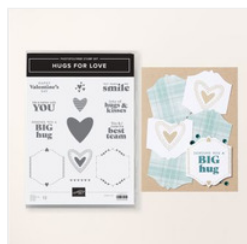

A Handcrafted Valentine's Card with Stampin' Up! Pick a Season!

Mary Fish

maryfish@stampinpretty.com

<http://stampinpretty.com>

Supply List

[Pick A Season
Photopolymer
Stamp Set -
164969](#)

Price: \$17.00

[Hugs For Love
Photopolymer
Stamp Set
\(English\) - 164559](#)

Price: \$20.00

[Basic White 8-1/2"
X 11" Thick
Cardstock -
159229](#)

Price: \$17.00

[Basic White 8-1/2"
X 11" Cardstock -
159276](#)

Price: \$13.00

[Real Red 8-1/2" X
11" Cardstock -
102482](#)

Price: \$14.00