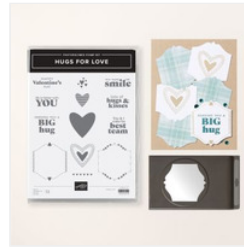

Marbled Elegance Paper

Supply List

Barbara Greenlee
214-395-5586

Barbara@GreenMoonStampStudio.com
GreenMoonStampStudio.com

[Marbled Elegance
12" X 12" \(30.5 X
30.5 Cm\) Specialty
Designer Series
Paper - 164919](#)

Price: \$16.50

[Distressed Tile 3D
Embossing Folder
- 162189](#)

Price: \$10.00

[Hugs For Love
Bundle \(English\) -
165738](#)

Price: \$38.50

[Metallics Wow!
Embossing
Powder - 165678](#)

Price: \$21.00

[Gold Foil Sheets -
132622](#)