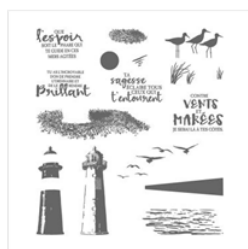

Supply List

Place Order

info@lamagiedesetampes.com

[Marée Haute
Photopolymer
Stamp Set \(Fr\) -
143462](#)

Price: \$35.00

[Soft Suede 8-1/2"
X 11" Cardstock -
115318](#)

Price: \$12.75

[Crumb Cake 8-1/2"
X 11" Cardstock -
120953](#)