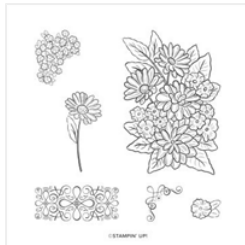

[Ornate Style Cling
Stamp Set -
152572](#)

Price: $21.00