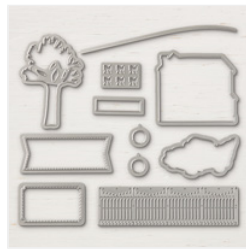

Supply List

Lisa Ann Bernard
(707) 513-7718

lisa@queenbcreations.net
<http://www.queenbcreations.net>

[Farmhouse Christmas Photopolymer Stamp Set - 148478](#)

Price: \$17.00

[Farmhouse Framelits Dies - 147922](#)

Price: \$32.00

[Shaded Spruce 8-1/2" X 11" Cardstock - 146981](#)

Price: \$14.00

[Real Red 8-1/2" X 11" Cardstock - 102482](#)

Price: \$14.00

[Whisper White 8-1/2" X 11" Cardstock - 100730](#)

Price: \$9.75