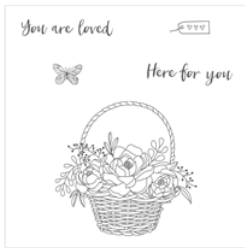

Supply List

Place Order
shelleystamps@gmail.com

[Blossoming Basket
Clear-Mount
Stamp Set -
147124](#)
Price: \$0.00

[Amazing You
Clear-Mount
Stamp Set -
147215](#)
Price: \$0.00

[Island Indigo 1/4"
Ombre Ribbon -
144233](#)
Price: \$7.00