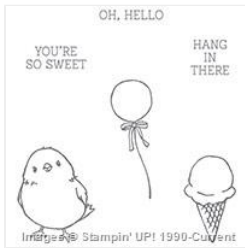

# Supply List

Emi Shiozawa  
734-620-8941

[stampanda@gmail.com](mailto:stampanda@gmail.com)

<http://stampindays.blogspot.com/>

[Honeycomb  
Happiness Clear-  
Mount Stamp Set -  
141291](#)

Price: \$0.00

[Flowering Fields  
Clear-Mount  
Stamp Set -  
141303](#)