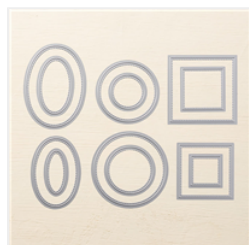

Powder Pink
Classic Stampin'
Pad - 144084
Price: \$6.50

Basic Black
Archival Stampin'
Pad - 140931
Price: \$7.00

Aqua Painters -
103954
Price: \$17.00

Stitched Shapes
Dies - 145372
Price: \$30.00

Big Shot - 143263
Price: \$110.00