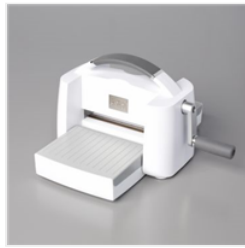

Price: \$10.00

Supply List

Place Order
pchuba@hotmail.com

Natural 1/4" (6.4 Mm) Wavy Trim -
161517

Price: \$7.00

Stampin' Cut & Emboss Machine -
149653

Price: \$128.00

Paper Trimmer -
152392

Price: \$26.00

Multipurpose Liquid Glue -
110755

Price: \$5.50

Mini Glue Dots -
103683

Price: \$5.75

Stampin' Dimensionals -
104430

Price: \$4.25