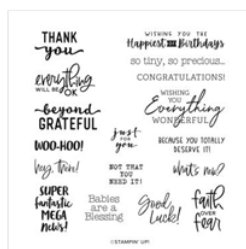

[Charming Sentiments Photopolymer Stamp Set (English) - 159985](#)

Price: $23.00