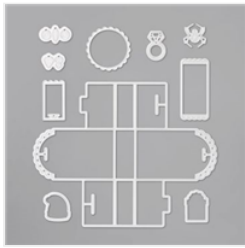

# Supply List

Peggy Noe

[peggy@prettypapercards.com](mailto:peggy@prettypapercards.com)

<http://prettypapercards.com>

[Little Treat Box Dies - 153571](#)

Price: \$38.00

[Playful Pets Designer Series Paper - 152489](#)