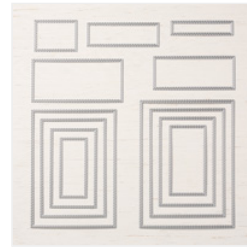

Supply List

Kim Fee

07535 629390

simplyfairies@yahoo.com

www.simplyfairies.co.uk

[Botanical Butterfly Designer Series Paper - 149622](#)

Price: £0.00

[Butterfly Gala Photopolymer Stamp Set - 148580](#)

Price: £20.00

[Incredible Like You Photopolymer Stamp Set - 148708](#)

Price: £16.00

[Rectangle Stitched Dies - 148551](#)

Price: £33.00

[Rhinestone Basic Jewels - 144220](#)

Price: £6.75

[Basic Black A4 Cardstock - 121688](#)