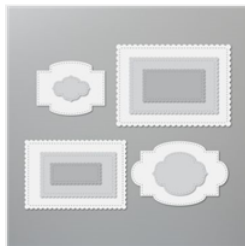

Price: \$15.75

Pale Papaya 3/8"
(1 Cm) Open
Weave Ribbon -
155672

Price: \$9.75

Penned Flowers
Dies - 155557

Price: \$41.00

Stitched So
Sweetly Dies -
151690

Price: \$44.00

Tailored Tag
Punch - 145667