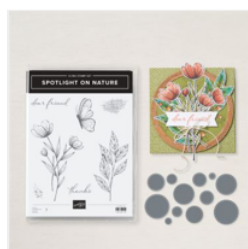

Supply List

Peggy Murwin

815-653-2216

peggymurwin@comcast.net

www.stampwithpeggy.com

[Spotlight On Nature Bundle - 163581](#)

Price: \$52.00

[Spotlight On Nature Cling Stamp Set \(English\) - 163579](#)

Price: \$23.00

[Spotlight On Nature Dies - 163580](#)

Price: \$35.00

[Country Lace 12" X 12" \(30.5 X 30.5 Cm\) Designer Series Paper - 163415](#)

Price: \$12.50

[Basic Beige 8-1/2" X 11" Cardstock - 164511](#)