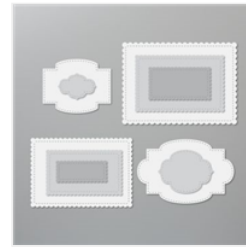

Supply List

Julie Kettlewell

julie.kettlewell@yahoo.com

www.thepaperhaven.stampinup.net

[Family Party
Photopolymer
Stamp Set -
149379](#)

Price: £20.00

[Best Dressed
Designer Series
Paper - 151319](#)

Price: £10.75

[Basic Gray Classic
Stampin' Pad -
149165](#)

Price: £10.25

[Stitched So
Sweetly Dies -
151690](#)

Price: £30.00

[Whisper White A4
Thick Cardstock -
140490](#)

Price: £7.75

[Stampin'
Dimensionals -
104430](#)