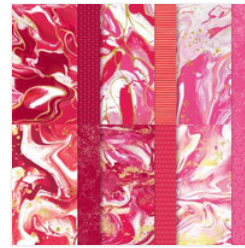

Hearts of elegance 2/12

Supply List

Lynda Wilson

3193255544

lynda.sue.wilson2@gmail.com

lyndawilson.stampinup.net

[Hearts Of Elegance Photopolymer Stamp Set \(English\) - 164909](#)

Price: \$20.00

[Real Red 8-1/2" X 11" Cardstock - 102482](#)

Price: \$14.00

[Basic White 8-1/2" X 11" Cardstock - 159276](#)

Price: \$13.00

[Marbled Elegance 12" X 12" \(30.5 X 30.5 Cm\) Specialty Designer Series Paper - 164919](#)