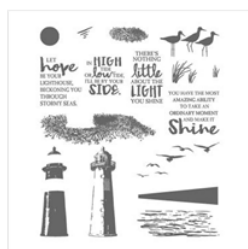

Supply List

Michael Funke
760-409-0986

mike@stampin-style.com
www.stampin-style.com

[High Tide
Photopolymer
Stamp Set \(En\) -
143006](#)

Price: \$26.00

[Basic Gray
Archival Stampin'
Pad - 140932](#)

Price: \$7.00