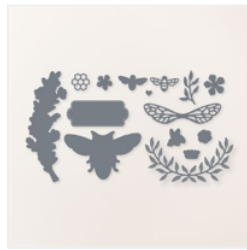

Supply List

Rose Marie Coleman
403-827-9514
rosecoleman@shaw.ca
www.stampingwithrose.com

Queen Bee Cling
Stamp Set
(English) - 160476
Price: \$32.00

Queen Bee Dies -
160484
Sale: \$17.60
Price: \$44.00

Regency Park 6" X
6" (15.2 X 15.2
Cm) Designer
Series Paper -
160559
Sale: \$6.60
Price: \$16.50

Petal Pink 8-1/2" X
11" Cardstock -
146985
Price: \$13.75

Night Of Navy 8-
1/2" X 11"
Cardstock -
100867
Price: \$13.75

Basic White 8-1/2"
X 11" Cardstock -
159276
Price: \$14.50

Vellum 8-1/2" X
11" Cardstock -
101856
Price: \$13.75