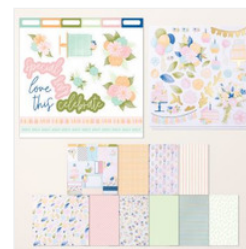

[Blueberry Bushel
8-1/2" X 11"
Cardstock -
146968](#)

Price: \$14.00

[Very Vanilla 8-1/2"
X 11" Cardstock -
101650](#)

Price: \$13.00

[Gold Foil Sheets -
132622](#)

Price: \$5.00

[Wildflower Birthday
12" X 12" \(30.5 X
30.5 Cm\) Designer
Series Paper &
Sticker Sheet
\(English\) - 166620](#)