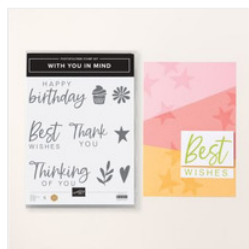

with you in mind 2/15

Supply List

Lynda Wilson

3193255544

lynda.sue.wilson2@gmail.com

lyndawilson.stampinup.net

[With You In Mind
Photopolymer
Stamp Set
\(English\) - 164747](#)

Price: \$20.00

[Blueberry Bushel
8-1/2" X 11"
Cardstock -
146968](#)

Price: \$14.00

[Very Vanilla 8-1/2"
X 11" Cardstock -
101650](#)

Price: \$13.00

[Gold Foil Sheets -
132622](#)

Price: \$5.00

[Wildflower Birthday
12" X 12" \(30.5 X
30.5 Cm\) Designer
Series Paper &
Sticker Sheet
\(English\) - 166620](#)