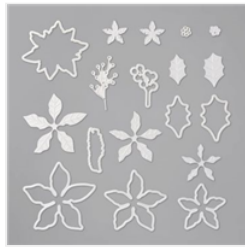

Supply List

Place Order
sam@pootlepapercraft.co.uk

Poinsettia Place
Designer Series
Paper - 153487

Price: £10.75

Poinsettia Dies -
153522

Price: £33.00

Wink Of Stella
Clear Glitter Brush
- 141897

Price: £7.50

Very Vanilla A4
Cardstock -
106550

Price: £9.00

Early Espresso
Classic Stampin'
Pad - 147114

Price: £7.00

Cherry Cobbler
Classic Stampin'
Pad - 147083

Price: £7.00

Early Espresso
1/4" (6.4 Mm) Faux
Suede Trim -
152472