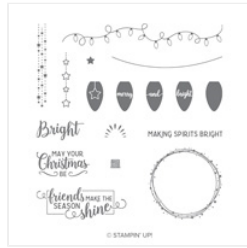

[Making Christmas
Bright
Photopolymer
Stamp Set -
148046](#)
Price: $21.00