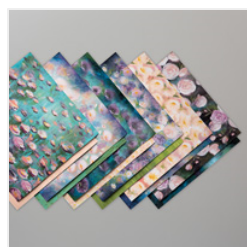

[Perennial Essence Designer Series Paper - 149100](#)

Price: $11.50