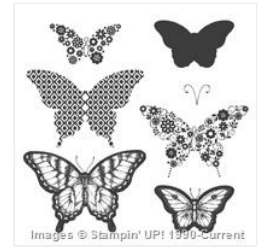

[Papillon Potpourri
Clear-Mount
Stamp Set -
123759](#)

Price: $19.00