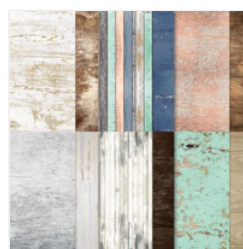

[Pool Party 8-1/2" X
11" Cardstock -
122924](#)

Price: \$14.00

[Basic White 8-1/2"
X 11" Cardstock -
166780](#)

Price: \$14.00

[Country Woods
12" X 12" \(30.5 X
30.5 Cm\) Designer
Series Paper -
163393](#)