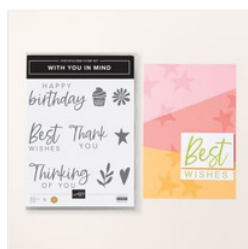

With You in Mind 5/25

Supply List

Lynda Wilson

3193255544

lynda.sue.wilson2@gmail.com

lyndawilson.stampinup.net

[With You In Mind
Photopolymer
Stamp Set
\(English\) - 164747](#)

Price: \$20.00