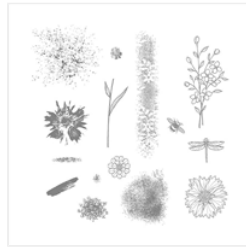

Supply List

Place Order
liz.vuille@artlover.com

[Touches Of
Texture Clear-
Mount Stamp Set -
143251](#)

Price: £31.00

[Touches Of
Texture Wood-
Mount Stamp Set -
141934](#)

Price: £42.00

[Places You'll Go
Photopolymer
Stamp Set -
141741](#)

Price: £14.00

[Stitched Shapes
Dies - 145372](#)

Price: £28.00

[Seaside Textured
Impressions
Embossing Folder
- 141481](#)

Price: £8.00

[Night Of Navy A4
Cardstock -
106577](#)

Price: £14.00

[Night Of Navy
Classic Stampin'
Pad - 126970](#)