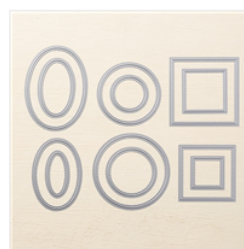

# Supply List

Place Order  
[liz.yuille@artlover.com](mailto:liz.yuille@artlover.com)

Touches Of  
Texture Clear-  
Mount Stamp Set -  
143251

Price: £31.00

Touches Of  
Texture Wood-  
Mount Stamp Set -  
141934

Price: £42.00

Places You'll Go  
Photopolymer  
Stamp Set -  
141741

Price: £14.00

Stitched Shapes  
Dies - 145372

Price: £28.00

Seaside Textured  
Impressions  
Embossing Folder  
- 141481

Price: £8.00

Night Of Navy A4  
Cardstock -  
106577