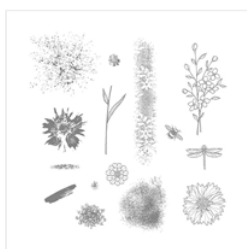

# Supply List

Place Order  
[liz.yuille@artlover.com](mailto:liz.yuille@artlover.com)

Touches Of  
Texture Clear-  
Mount Stamp Set -  
143251

Price: £31.00

Touches Of  
Texture Wood-  
Mount Stamp Set -  
141934

Price: £42.00

Places You'll Go  
Photopolymer  
Stamp Set -  
141741

Price: £14.00

Stitched Shapes  
Dies - 145372

Price: £28.00

Seaside Textured  
Impressions  
Embossing Folder  
- 141481

Price: £8.00

Night Of Navy A4  
Cardstock -  
106577