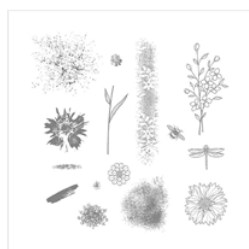

# Supply List

Place Order  
[liz.yuille@artlover.com](mailto:liz.yuille@artlover.com)

Touches Of  
Texture Clear-  
Mount Stamp Set -  
143251

Price: £31.00

Touches Of  
Texture Wood-  
Mount Stamp Set -  
141934

Price: £42.00

Places You'll Go  
Photopolymer  
Stamp Set -  
141741

Price: £14.00

Stitched Shapes  
Dies - 145372

Price: £28.00

Seaside Textured  
Impressions  
Embossing Folder  
- 141481

Price: £8.00

Night Of Navy A4  
Cardstock -  
106577