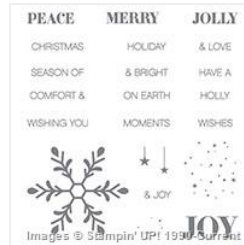

[Holly Jolly
Greetings Clear-
Mount Stamp Set -
139882](#)

Price: $35.00