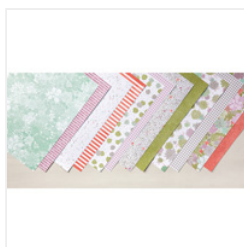

Price: \$6.50

[Old Olive Classic Stampin' Pad - 126953](#)

Price: \$6.50

[Rich Razzleberry Classic Stampin' Pad - 126950](#)

Price: \$6.50

[Succulent Garden Designer Series Paper - 142778](#)

Price: \$11.00