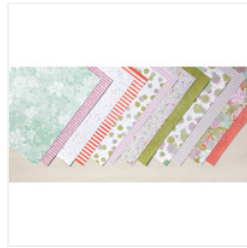

Supply List

Kim Vogel
989-506-1410

kim@kimsbasementbunch.com
www.kim_vogel.stampinup.net

[Succulent Framelits Dies - 142757](#)

Price: \$33.00

[Succulent Garden Designer Series Paper - 142778](#)

Price: \$11.00

[Succulent Garden 3/8" Ribbon Combo Pack - 142781](#)

Price: \$9.00

[Old Olive 8-1/2" X 11" Cardstock - 100702](#)

Price: \$14.00

[Sweet Sugarplum 8-1/2" X 11" Cardstock - 141418](#)

Price: \$8.00

[Pearl Basic Jewels - 119247](#)