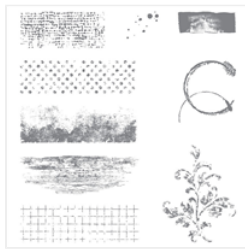

Supply List

Patrice Halliday-Larsen
021 02225498
createwithstamps@gmail.com
www.createwithstamps.co.nz

[Picture Perfect Photopolymer Stamp Set - 140520](#)

Price: \$57.00

[Timeless Textures Clear-Mount Stamp Set - 140517](#)