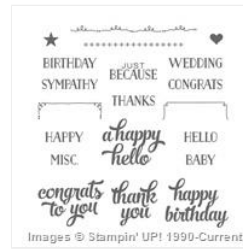

[Tin Of Cards Photopolymer Stamp Set - 138946](#)

Price: $36.00